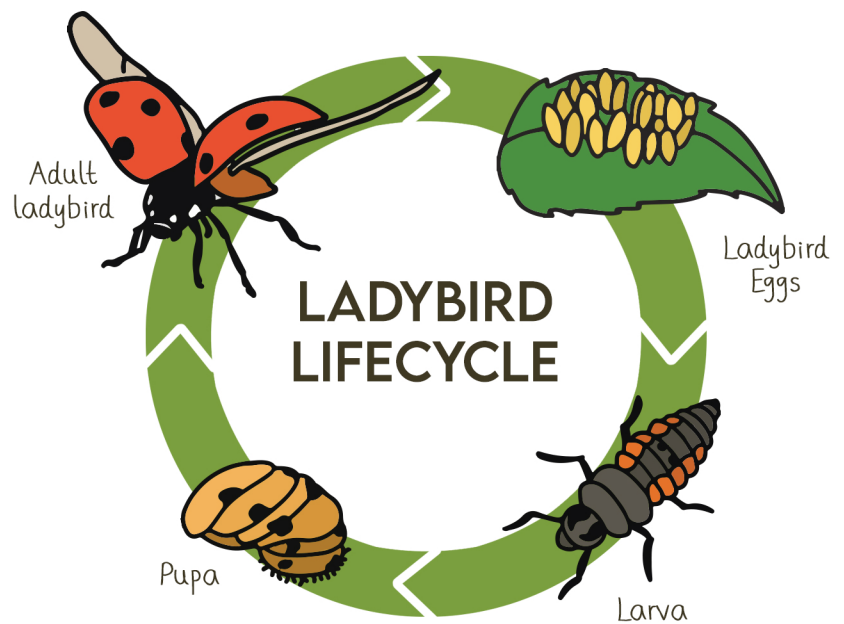

Eyed Ladybird
Anatis ocellata
Largest breed in UK. Widespread, lives on conifers

Orange Ladybird
Halyzia 16-guttata
Widespread & common, Lives on deciduous trees

14 Spot Ladybird
Propylea 14-punctata
Widespread & common

22 Spot Ladybird
Thea 22-punctata
Common, mildew-feeder on herbaceous plants

24 Spot Ladybird
Subcoccinella 24-punctata
Widespread & common, hairy grassland species

HOW MANY DID YOU FIND?

For personal and educational use. Don't forget there are loads more trails and activities to download on our website.